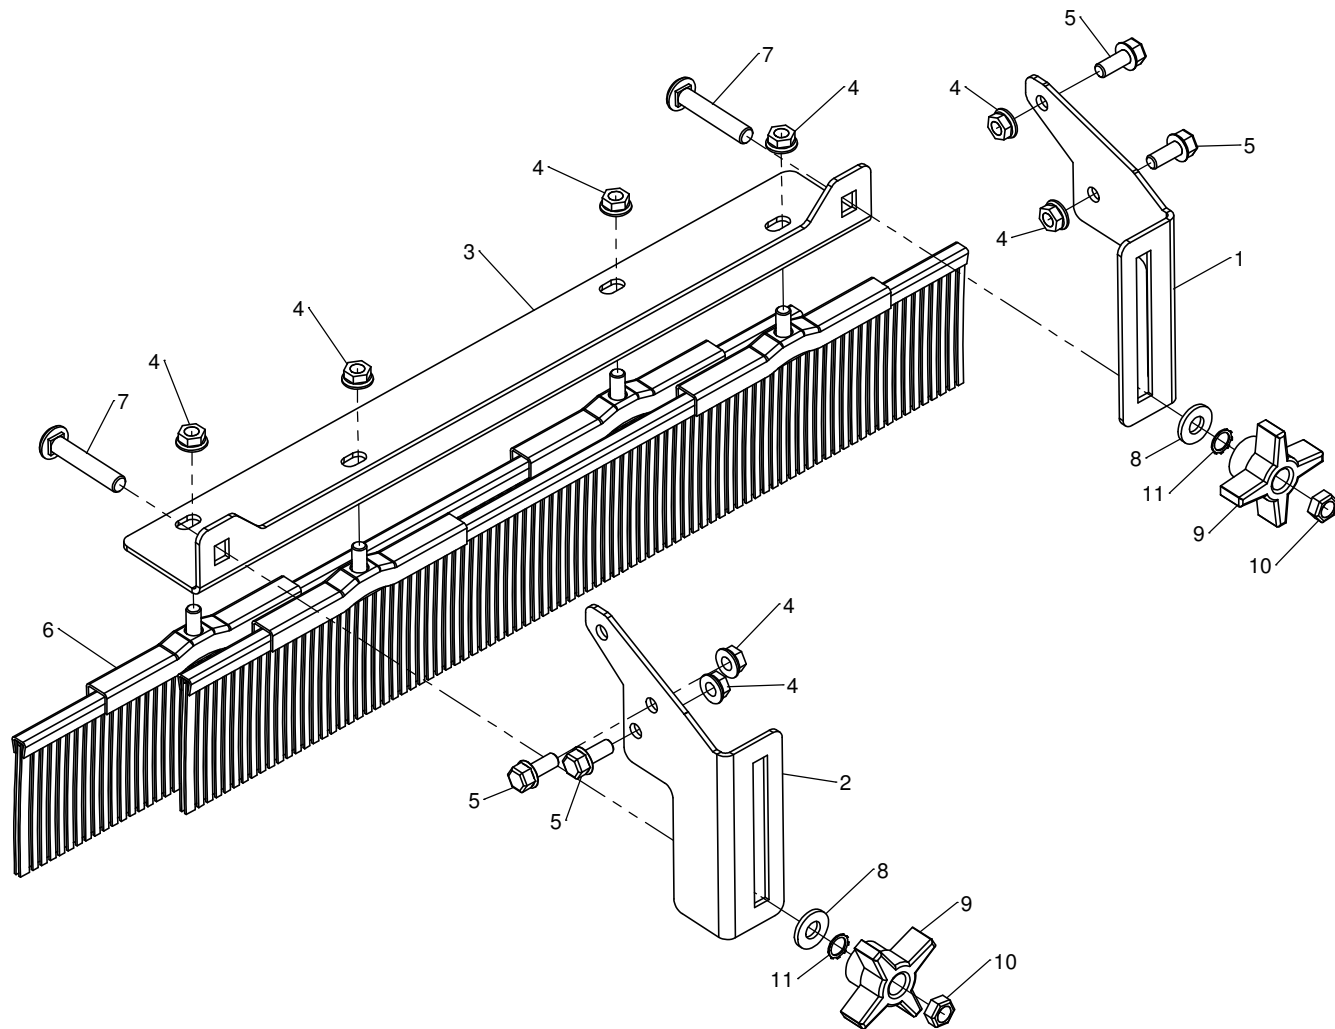

LP46468 - 54"/60" HC X700 Grass Groomer

#	Part #	Qty	Description
1	ST60112	1	Right Mount HC GG
2	ST60111	1	Left Mount HC GG
3	ST60113	1	Brush Mount HC GG
4	ST65008	8	5/16 Flange Nut
5	ST65007	4	5/16 x 3/4 Flange Bolt
6	ST60050	2	Brush Assembly 22"
7	ST65082	2	3/8 x 2 Carriage Bolt
8	ST65003	2	3/8 Flat Washer
9	ST43289	2	3/8 Plastic Knob
10	ST65066	2	3/8 Stover Nut
11	ST65026	2	3/8" Star Lock Washer